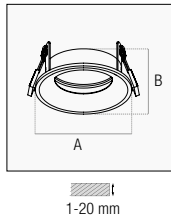

Fisso / Fixed	A	B			Bianco / White ○	<b>KLRFX-BI</b>	10/50	€ 16,00
	Ø76	23	Ø65	61 g	Nero / Black ●	<b>KLRFX-NE</b>		
	Ø79	31	Ø72	54 g	B/W + N/B ○●	<b>KLRFX-BN</b>	10/50	€ 12,00

Attacco GU10 con box di collegamento professionale  
GU10 socket with professional connection box