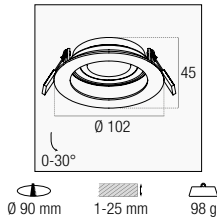

KLAK

INCASSO

Orientabile / Adjustable	Bianco / White ○	KLRXL-BI	10/50	€ 13,00
	Nero / Black ●	KLRXL-NE		

Attacco GU10 con box di collegamento professionale
GU10 socket with professional connection box