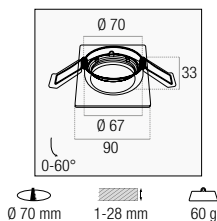

Orientabile / Adjustable	Argento / Silver ●	KLS-AR	10/50	€ 9,00
	Bianco / White ○	KLS-BI	10/50	€ 8,00
	Cromo / Chrome ●	KLS-CR	10/50	€ 9,00

Sistema a scatto brevettato, portalamпада GU10 incluso.
Patented snap system, GU10 lamp holder included.

Non inclusa / Not included
Vedi / Ref.

LEXAR - DICRO SHOP95 - SPOT MULTILED

Eleganti supporti per lampade spot.
Corpo in alluminio pressofuso.

Elegant supports for spot lamps.
Die-cast aluminum body.