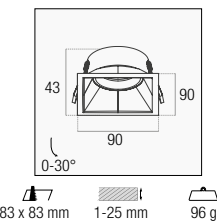

Orientabile / Adjustable	Bianco / White ○	KLSCON-BI	10/50	€ 14,00
	Nero / Black ●	KLSCON-NE	10/50	€ 13,00

Attacco GU10 con box di collegamento professionale
GU10 socket with professional junction box