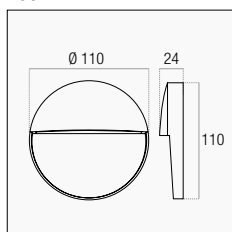

NEW

OUTDOOR - SEGNAPASSO

PASEO

ROUND

180 g

4 W	400 lm	78° ∠	Bianco / White ○ 4000K	PEOBIR-041140 NEW	1/25	€ 32,00
			Ruggine / Corten ● 4000K	PEOCOR-041140 NEW		
			Grigio / Grey ● 4000K	PEOGR-041140 NEW		
			Nero / Black ● 4000K	PEONER-041140 NEW		

SQUARE

220 g

4 W	400 lm	94° ∠	Bianco / White ○ 4000K	PEOBIS-041140 NEW	1/25	€ 32,00
			Ruggine / Corten ● 4000K	PEOCOS-041140 NEW		
			Grigio / Grey ● 4000K	PEOGS-041140 NEW		
			Nero / Black ● 4000K	PEONES-041140 NEW		

Applique segnapasso dal design moderno. Corpo in alluminio pressofuso in 4 finiture.

Path marker applique with a modern design. Die-cast aluminum body in 4 finishes.