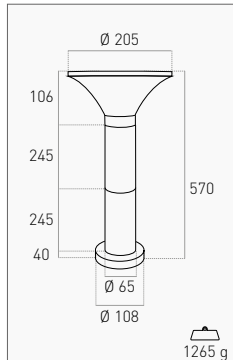

NEW
SISTEMA MODULARE SOLARE

SUNNY

TRICOLOR
3000K
4000K
6000K

KIT PALETTO

BATTERY

2 W 160 lm Li-Ion 4,2 V/DC 4.400 mAh 3000K - 4000K - 6000K **SUN-056000 NEW** 1/4 96,00 €

IP65 IK08 360°

LIGHT SENSOR MONOCRYSTALLINE PC DIFFUSER ALUMINUM CCT TRICOLOR

~10 h ~5-8 h

WORKING TIME RECHARGE

INCLUDED

SORGENTE LUMINOSA + 2 MODULI PALO + ANELLO FILETTATO DI FISSAGGIO
LIGHT SOURCE + 2 POLE MODULES + THREADED FIXING RING

TECHNICAL NOTES

NON È NECESSARIO SCAVARE TRACCE, PASSARE CAVI O REALIZZARE IMPIANTI ELETTRICI
IT IS NOT NECESSARY TO DIG TRACKS, RUN CABLES OR MAKE ELECTRICAL SYSTEMS

SORGENTE LUMINOSA LIGHT SOURCE

SUN-051100 NEW

1/6 72,00 €

PICCHETTO PER TERRENO GROUND SPIKE

SUN-SPK NEW

1/50 11,00 €

BASE PER SUPERFICIE SURFACE BASE

SUN-BASE NEW

1/50 11,00 €

STAFFA DA PARETE WALL BRACKET

SUN-WALL NEW

1/10 23,00 €

MODULO PALO POLE MODULE

SUN-POLE25 NEW

1/50 17,00 €