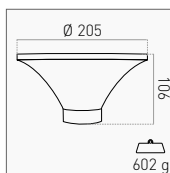

SORGENTE LUMINOSA LIGHT SOURCE

SUN-051100 NEW

1/6 72,00 €