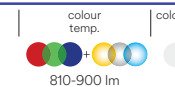

watt 12W
beam angle 98°
pf -
Ø 110 mm