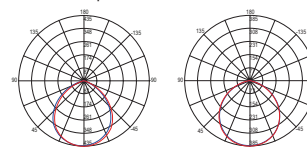

RADIOCOMANDO-RF

8031414872725

Radiocomando RF 2.4G
controllo gruppi /
RF 2.4G remote control
control groups

Fotometria del prodotto / Photometric curve

INC-XANTO-R120-INT

INC-XANTO-R220-INT