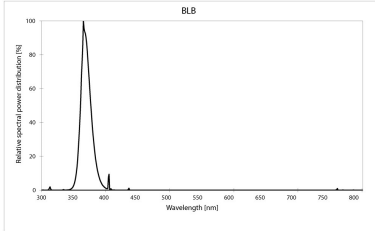

Blacklight BL368 Linear T5

F6W T5 BL368

0000088

Ambient temperature for maximum luminous flux (°C)	25
Light colour	BL368 Blacklight
Adjustable chromaticity	N

Electrical data

Wattage (W)	6.00
Current (A)	0.160
Primary Supply/Product voltage - min (V)	36
Primary Supply/Product voltage - max (V)	48
Control gear required	Yes
Dimmable	No
Dimming method	N/A
Drive current (mA)	160

Lifetime data

Average life (Nominal) (h)	10000

Physical data

Nominal Product Length (mm)	225.0
Nominal Product Diameter (mm)	16
Max. Length base to base (mm) - A	212.1
Length base to pin Min-Max (mm) - B	216.8-219.2
Max. Lamp Length (mm) - C/L	226.3
Max. Lamp Diameter (mm) - D	17.0
Weight (kg)	0.019

Packaging

Product EAN number	5410288000886
Packaging single length / height (cm)	22.6
Packaging single width (cm)	1.9
Packaging single depth (cm)	1.9
DUN14 (outer)	15410288000883
Units per outer package	25
Packaging outer length / height (cm)	24.0
Packaging outer width (cm)	11.0
Packaging outer depth (cm)	10.5

Safety data

Lamp mercury content (mg)	2.30
Optimal operating condition (°C)	-15-50
Breakage cleaning instructions	Applicable
Recommendation for disposal at end of life	Applicable
Special purpose lamp	Yes
Intended purpose	Flykilling - Insect attraction
Suitable for household illumination	No
Safety message	Not suitable for household

Blacklight BL368 Linear T5 F6W T5 BL368 0000088

PHOTOMETRY

TECHNICAL DRAWINGS