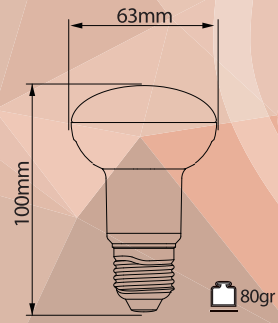

# Smooth Serie > Spot R63

Ordercode	Base	Power	CCT	luminous flux	cover	EAN13	Laser Optical Reading
R63-2712C	E27	12W	3000K	1150lm	unbreakable PC	8056039332546	
R63-2712D	E27	12W	4200K	1200lm	unbreakable PC	8056039332553	
R63-2712F	E27	12W	6400K	1200lm	unbreakable PC	8056039332560	

Inner Box \_ **10 pcs**

Outer Box \_ **50 pcs**  
L.35cm \_ H.15cm \_ P.69cm - Kg 8

EAN13	Laser Optical Reading
R63-2712C 8056039332874	
R63-2712D 8056039332881	
R63-2712F 8056039332560	

EAN13	Laser Optical Reading
R63-2712C 8056039333208	
R63-2712D 8056039333215	
R63-2712F 8056039333222	