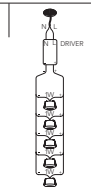

100 lm

watt

beam angle

colour temp.
100 lm
100 lm
LED 1,2 W
30°
Ø 25 mm

Fotometria del prodotto / Photometric curve

INC-ASSO

Accessori inclusi / Included accessories

cable 100 cm

Connessione in parallelo / Parallel connection system

Driver p. 843-852
Controller pag. 854-857

In.tec light INCASSI / RECESSED LAMPS