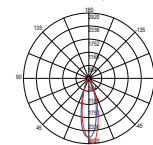

100 lm

watt

beam angle

colour temp.
100 lm
100 lm
LED 1,2 W
30°
Ø 25 mm

Fotometria del prodotto / Photometric curve

INC-ASSO

Accessori inclusi / Included accessories

cable 100 cm