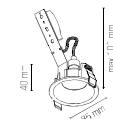

**Faretto ad incasso antiriflesso in alluminio nero o bianco goffrato.**  
Recessed spotlight with anti-reflective in black or white embossed aluminum.

Portalamпада incluso /  
Lampholder included

Lampadina non inclusa /  
Light bulb not included

	colour
<b>INC-AYRIS-R BCO</b> 8031414868216	●
<b>INC-AYRIS-R NER</b> 8031414868193	●

1x GU10 MAX 35W  
Ø 75 mm

Portalamпада incluso /  
Lampholder included

Lampadina non inclusa /  
Light bulb not included