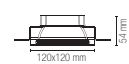

INC-ENTITY-Q
8031414883790

1 x GU10 MAX 10W
125 x 125 mm