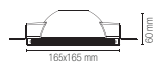

CE

Modular system:  
INC-VULKAN-BASE  
+ INC-VULKAN

**INC-VULKAN-BASE**  
8031414883707

1 x GU10 MAX 35W  
170 x 170 mm

**INC-VULKAN-BCO**  
8031414883714

**INC-VULKAN-NER**  
8031414883721  
**INC-VULKAN-ORO**  
8031414883738  
1 x GU10 MAX 35W

colour

Staffa regolabile /  
Adjustable bracket

Portalampada incluso /  
Lampholder included

Lampadina non inclusa /  
Light bulb not included