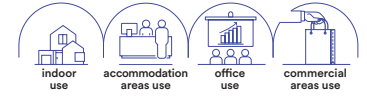

VULKAN

Incasso in gesso verniciabili con cilindri intercambiabili e finiture bianco, nero e oro satinato.
Gypsum down light paintable with interchangeable cylinders and in white, black and satin gold finishes.

CE

Modular system:
INC-VULKAN-BASE
+ INC-VULKAN

INC-VULKAN-BASE
8031414883707

1 x GU10 MAX 35W
170 x 170 mm

INC-VULKAN-BCO
8031414883714

INC-VULKAN-NER
8031414883721
INC-VULKAN-ORO
8031414883738
1 x GU10 MAX 35W

colour

Staffa regolabile /
Adjustable bracket

Portalampada incluso /
Lampholder included

Lampadina non inclusa /
Light bulb not included

ENTITY

Incasso in gesso verniciabile con ghiera intercambiabili in finiture bianco, oro e cromo.
Gypsum down light paintable with interchangeable cylinders white, black and satin gold finishes.

CE

Modular system:
INC-ENTITY-Q
+ ENTITY-RING

INC-ENTITY-Q
8031414883790

1 x GU10 MAX 10W
125 x 125 mm

ENTITY-RING-CR
8031414883813

ENTITY-RING-NER
8031414883820
ENTITY-RING-ORO
8031414883806
1 x GU10 MAX 35W

colour

Staffa regolabile /
Adjustable bracket

Portalampada incluso /
Lampholder included

Lampadina non inclusa /
Light bulb not included