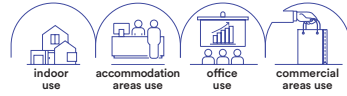

# VULKAN

Incasso in gesso verniciabili con cilindri intercambiabili e finiture bianco, nero e oro satinato.  
Gypsum down light paintable with interchangeable cylinders and in white, black and satin gold finishes.