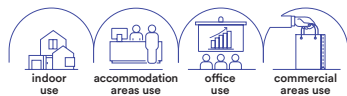

# GOBLET

Incasso con struttura sporgente in gesso verniciabile e portalampane incluso.  
Gypsum prominent down light paintable and lamp holder included.

CE

**INC-GOBLET-R**  
8031414882960

1 x GU10 MAX 35W  
Ø 75 mm