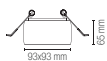

GOBLET

Incasso con struttura sporgente in gesso verniciabile e portalampane incluso.
Gypsum prominent down light paintable and lamp holder included.

CE

1 x GU10 MAX 35W
Ø 75 mm

1 x GU10 MAX 35W
Ø 75 mm

Portalampane incluso /
Lampholder included

Lampadina non inclusa /
Light bulb not included

SHADOW

Incasso con struttura in gesso verniciabile e portalampane incluso.
Gypsum downlight paintable and lamp holder included.

CE

1 x GU10 MAX 35W
Ø 90 mm

1 x GU10 MAX 35W
Ø 100 mm

Portalampane incluso /
Lampholder included

Lampadina non inclusa /
Light bulb not included