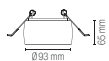

GOBLET

Incasso con struttura sporgente in gesso verniciabile e portalampane incluso.
Gypsum prominent down light paintable and lamp holder included.

CE

1 x GU10 MAX 35W
Ø 75 mm

1 x GU10 MAX 35W
Ø 75 mm

Portalampane incluso /
Lampholder included

Lampadina non inclusa /
Light bulb not included

SHADOW

Incasso con struttura in gesso verniciabile e portalampane incluso.
Gypsum downlight paintable and lamp holder included.

CE

1 x GU10 MAX 35W
Ø 90 mm

1 x GU10 MAX 35W
Ø 100 mm

Portalampane incluso /
Lampholder included

Lampadina non inclusa /
Light bulb not included