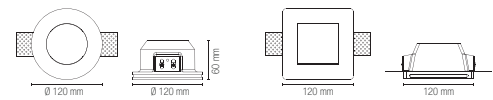

SPIRIT

Incasso in gesso verniciabile da integrare nel cartongesso per dare omogeneità tra parete e corpo illuminante.
Recessed gypsum downlight to be integrated into the plasterboard to give homogeneity between the ceiling and the lighting body.

CE

INC-SPIRIT-R1
8031440362177

INC-SPIRIT-Q1
8031440362160

1 x GU10 MAX 35W Ø 103 mm

1 x GU10 MAX 35W 103 x 103 mm

-  Portalamпада incluso / Lampholder included
-  Lampadina non inclusa / Light bulb not included

SNOW

Incasso in gesso verniciabile con diffusore in vetro satinato da integrare nel cartongesso per dare omogeneità tra soffitto e corpo illuminante.
Recessed paintable gypsum downlight with satin glass diffuser to be integrated into the plasterboard to give homogeneity between the ceiling and the lighting body.

CE

INC-SNOW-R
8031440351607

INC-SNOW-Q
8031440351577

1 x GU10 MAX 10W Ø 125 mm

1 x GU10 MAX 10W 125 x 125 mm

-  Staffa regolabile / Adjustable bracket
-  Portalamпада incluso / Lampholder included
-  Lampadina non inclusa / Light bulb not included