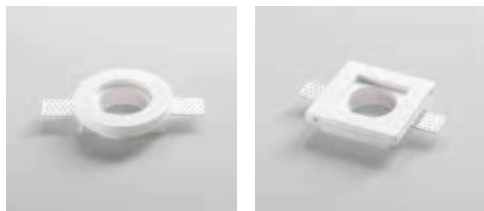

SPIRIT

Incasso in gesso verniciabile da integrare nel cartongesso per dare omogeneità tra parete e corpo illuminante.
Recessed gypsum downlight to be integrated into the plasterboard to give homogeneity between the ceiling and the lighting body.

CE

INC-SPIRIT-R1
8031440362177

INC-SPIRIT-Q1
8031440362160

1 x GU10 MAX 35W Ø 103 mm

1 x GU10 MAX 35W 103 x 103 mm

-  Portalamпада incluso / Lampholder included
-  Lampadina non inclusa / Light bulb not included

SNOW

Incasso in gesso verniciabile con diffusore in vetro satinato da integrare nel cartongesso per dare omogeneità tra soffitto e corpo illuminante.
Recessed paintable gypsum downlight with satin glass diffuser to be integrated into the plasterboard to give homogeneity between the ceiling and the lighting body.

CE

INC-SNOW-R
8031440351607

INC-SNOW-Q
8031440351577

1 x GU10 MAX 10W Ø 125 mm

1 x GU10 MAX 10W 125 x 125 mm

-  Staffa regolabile / Adjustable bracket
-  Portalamпада incluso / Lampholder included
-  Lampadina non inclusa / Light bulb not included