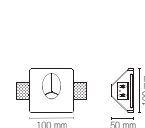

1 x MINI GU10 MAX 35W
bulb size $\varnothing$ 34 mm
105 x 105 x 12 mm

Staffa regolabile /
Adjustable bracket

Portalamada incluso /
Lampholder included