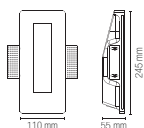

1 x MINI GU10 MAX 35W
bulb size $\varnothing$ 34 mm
115 x 250 x 12 mm

I-ARIEL-RM1
8031434121216