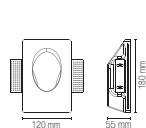

1 x MINI GU10 MAX 35W
bulb size $\varnothing$ 34 mm
125 x 185 x 12 mm

I-ARIEL-RS1
8031434131215