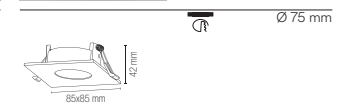

STENOS

Faretto da incasso con struttura in termoplastica orientabile ed antiriflesso.
Recessed spotlight with adjustable and anti-reflective thermoplastic structure.

technical information STENOS

INC-STENOS-Q-ML
8031414875863

Lampadina non inclusa /
Light bulb not included

Lampadina non inclusa /
Light bulb not included

Portalampana GU10
o MR16 non inclusi/
GU10 or MR16 lamp
holder not included