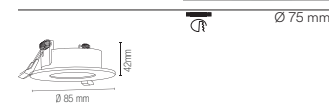

STENOS

Faretto da incasso con struttura in termoplastica orientabile ed antiriflesso.
Recessed spotlight with adjustable and anti-reflective thermoplastic structure.

technical information STENOS

INC-STENOS-Q-ML
8031414875863

Lampadina non inclusa /
Light bulb not included

Lampadina non inclusa /
Light bulb not included

Portalampana GU10
o MR16 non inclusi/
GU10 or MR16 lamp
holder not included