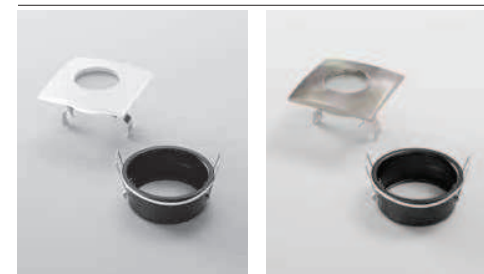

INC-VIPER-Q-BCO
8031414861866

INC-VIPER-Q-NIK
8031414861873

colour

Ø 74 mm

INCASSI / RECESSED LAMPS

In.tec light