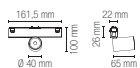

**Colour temperature**  
3000K / 4000K

**Driver**  
DC48V  
not included

**Proiettore a binario con luce spot orientabile per sistema Davinci con struttura in alluminio pressofuso.**  
Track headlamp with adjustable spot light for Davinci system with die-cast aluminum structure.