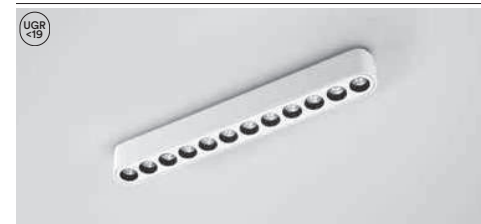

BERNINI-LINE22-UGR-BCO	colour temp.	colour
8031414920058	720 lm	white
BERNINI-LINE22-UGR	720 lm	black
8031414907533		
lumen	720 lm	
watt		12W
beam angle		30°