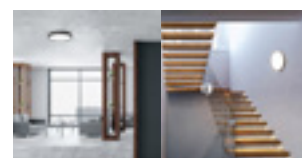

SOURCE	OUTPUT	FINISH		
24 W	2.700 lm	2.250 lm	White ☐ 3000 - 4000 - 6500 K	BCL-2440BI NEW
			Corten ☐ 3000 - 4000 - 6500 K	BCL-2440CO NEW
			Grey ☐ 3000 - 4000 - 6500 K	BCL-2440GR NEW
			Black ☐ 3000 - 4000 - 6500 K	BCL-2440NE NEW
			Sand ☐ 3000 - 4000 - 6500 K	BCL-2440SA NEW
			Green ☐ 3000 - 4000 - 6500 K	BCL-2440VE NEW
			1/5	69,00 €

220-240 V IP20 120°
PC RING ABS DIFFUSER SPCC BODY CCT TRICOLOR

INSTALLATION

PERFETTA PER INSTALLAZIONI A PARETE O SOFFITTO
PERFECT FOR WALL OR CEILING INSTALLATIONS

TECHNICAL NOTES