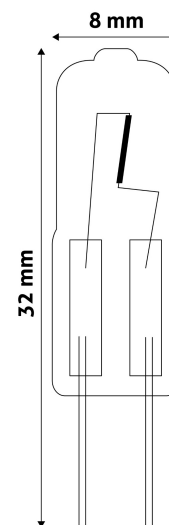

PRODUCT OUTLINE